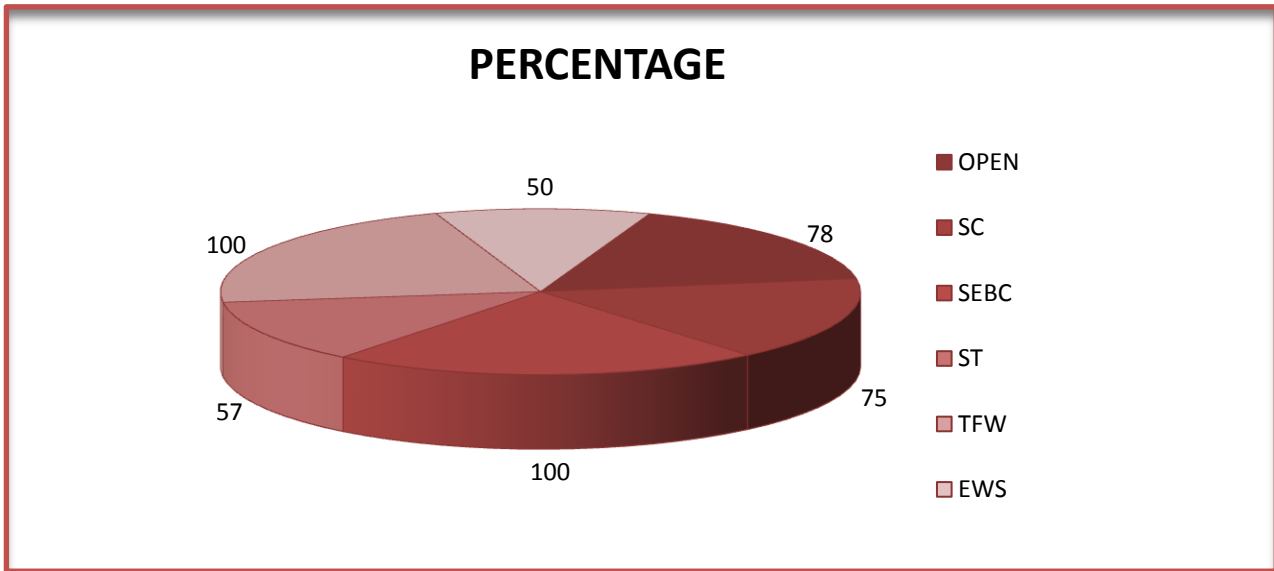

SMT. B.N.B. SWAMINARAYAN PHARMACY COLLEGE, SALVAV-VAPI

RESULT ANALYSIS

Class: V-Sem. B. Pharm.
Total No. of students -111

Academic Year: 2022-23

1. PASS /FAIL

2. SPI WISE ANALYSIS

3. CPI WISE ANALYSIS

4. CATEGORY WISE ANALYSIS

5.CPI WISE

5. GENDER WISE ANALYSIS