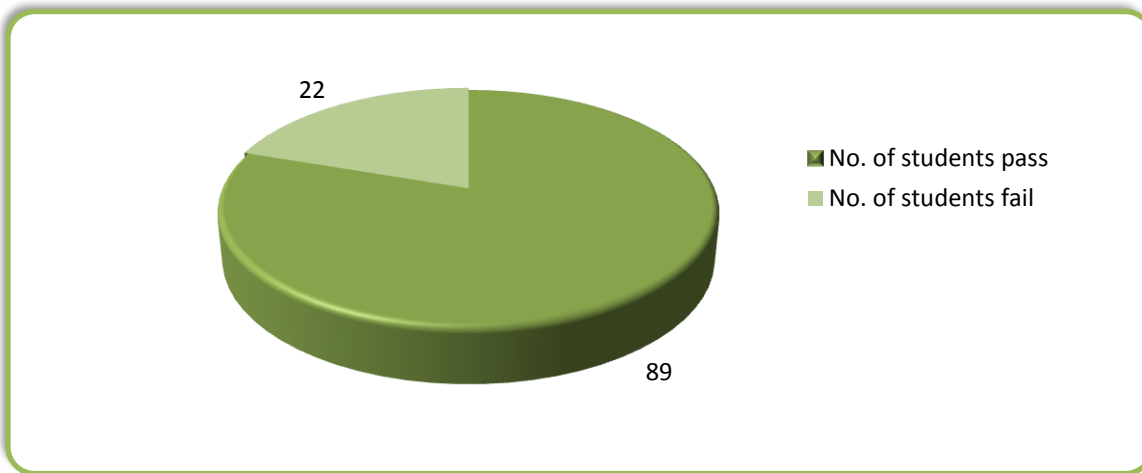

SMT. B.N.B. SWAMINARAYAN PHARMACY COLLEGE, SALVAV-VAPI

RESULT ANALYSIS

Class: V-Sem. B. Pharm.
Total No. of students -111

Academic Year: 2022-23

1. PASS /FAIL

2. SPI WISE ANALYSIS

3. CPI WISE ANALYSIS

4. CATEGORY WISE ANALYSIS