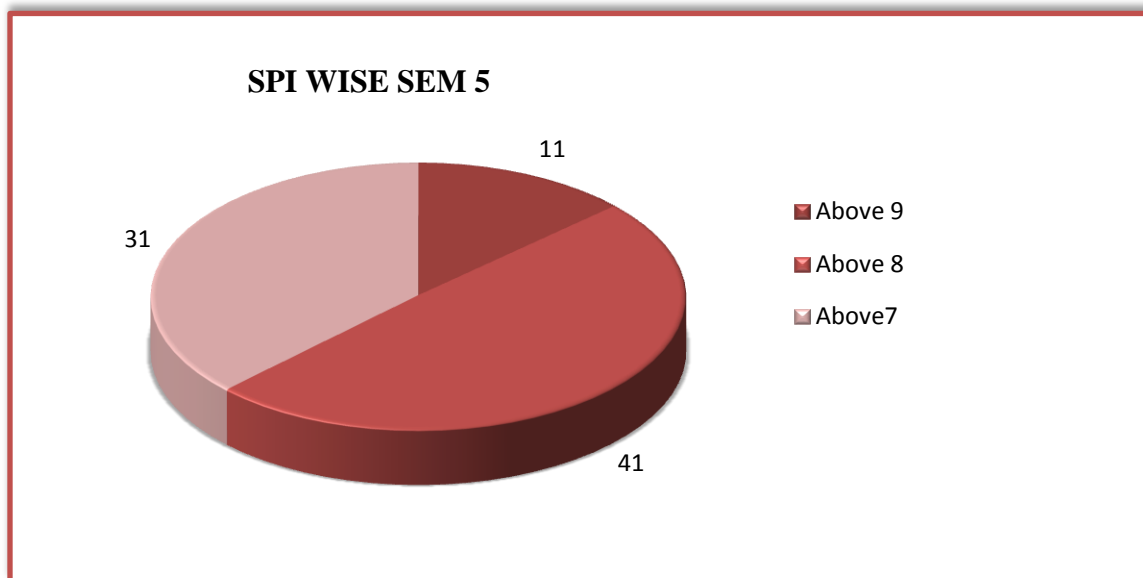

SMT. B.N.B. SWAMINARAYAN PHARMACY COLLEGE, SALVAV-VAPI

RESULT ANALYSIS

Class: V-Sem. B. Pharm.
Total No. of students -111

Academic Year: 2022-23

1. PASS /FAIL

2. SPI WISE ANALYSIS

3. CPI WISE ANALYSIS

4. CATEGORY WISE ANALYSIS

5.CPI WISE

5. GENDER WISE ANALYSIS