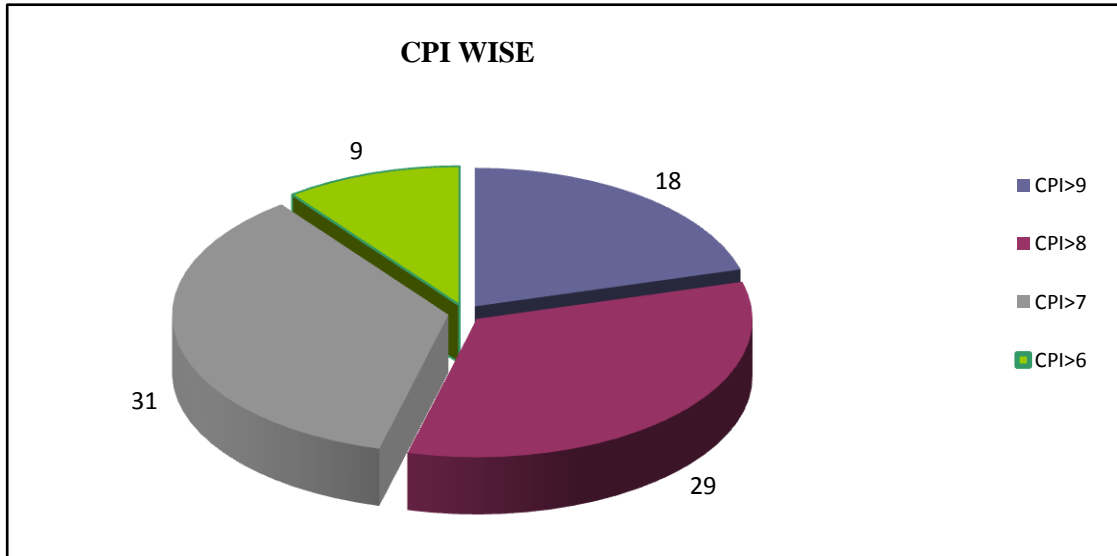

SMT. B.N.B. SWAMINARAYAN PHARMACY COLLEGE, SALVAV-VAPI

RESULT ANALYSIS

Class: III -Sem. B. Pharm.

Academic Year: 2022-23

Total No. of students -98

1. PASS /FAIL

2. SPI WISE ANALYSIS

3. CPI WISE ANALYSIS

4. CATEGORY WISE ANALYSIS

5.CPI WISE

5. GENDER WISE ANALYSIS