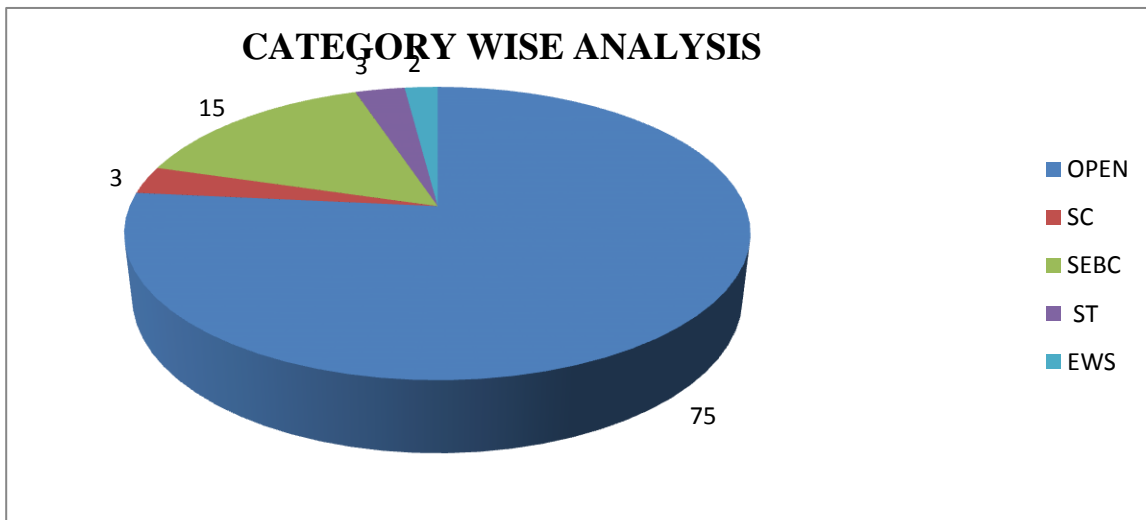

SMT. B.N.B. SWAMINARAYAN PHARMACY COLLEGE, SALVAV-VAPI

RESULT ANALYSIS

Class: III -Sem. B. Pharm.

Academic Year: 2022-23

Total No. of students -98

1. PASS /FAIL

2. SPI WISE ANALYSIS

3. CPI WISE ANALYSIS

4. CATEGORY WISE ANALYSIS

5.CPI WISE

5. GENDER WISE ANALYSIS