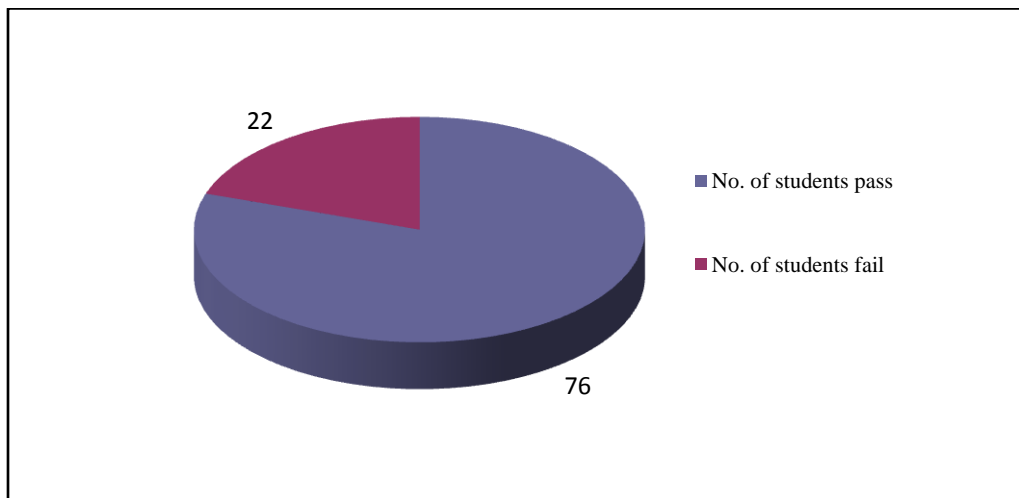

SMT. B.N.B. SWAMINARAYAN PHARMACY COLLEGE, SALVAV-VAPI

RESULT ANALYSIS

Class: III -Sem. B. Pharm.

Academic Year: 2022-23

Total No. of students -98

1. PASS /FAIL

2. SPI WISE ANALYSIS

3. CPI WISE ANALYSIS