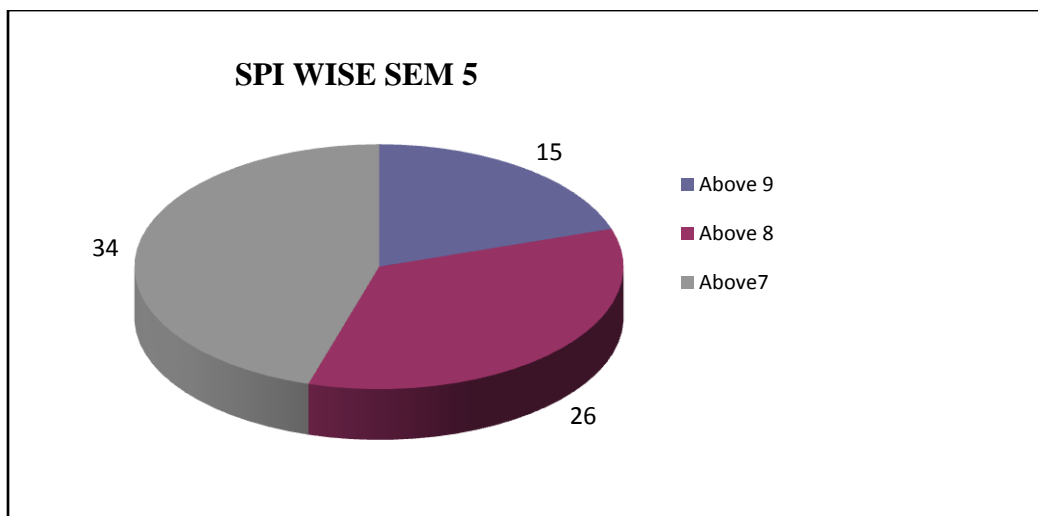

SMT. B.N.B. SWAMINARAYAN PHARMACY COLLEGE, SALVAV-VAPI

RESULT ANALYSIS

Class: III -Sem. B. Pharm.

Academic Year: 2022-23

Total No. of students -98

1. PASS /FAIL

2. SPI WISE ANALYSIS

3. CPI WISE ANALYSIS