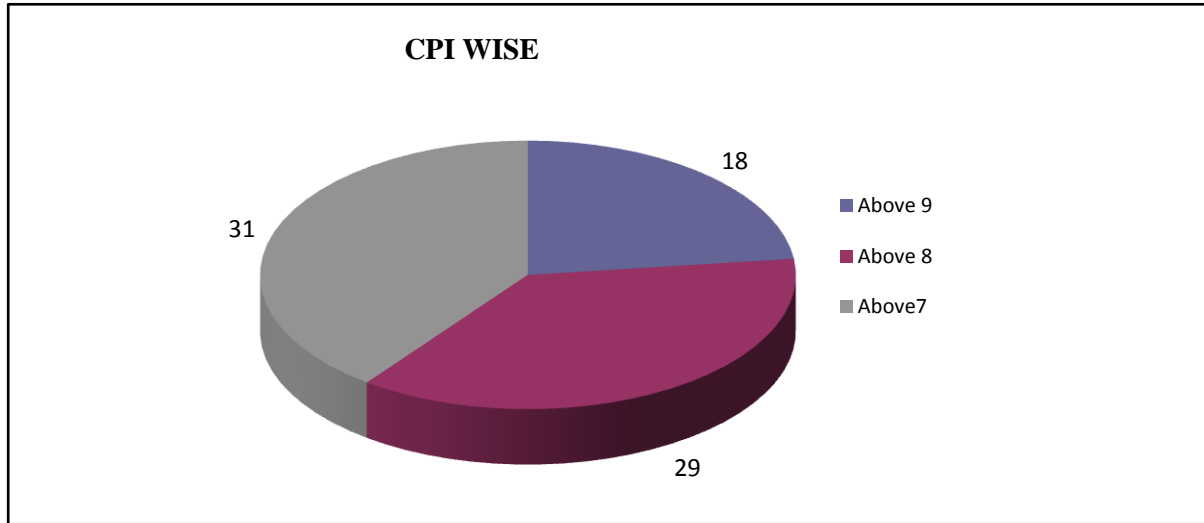

SMT. B.N.B. SWAMINARAYAN PHARMACY COLLEGE, SALVAV-VAPI

RESULT ANALYSIS

Class: III -Sem. B. Pharm.

Academic Year: 2022-23

Total No. of students -98

1. PASS /FAIL

2. SPI WISE ANALYSIS

3. CPI WISE ANALYSIS